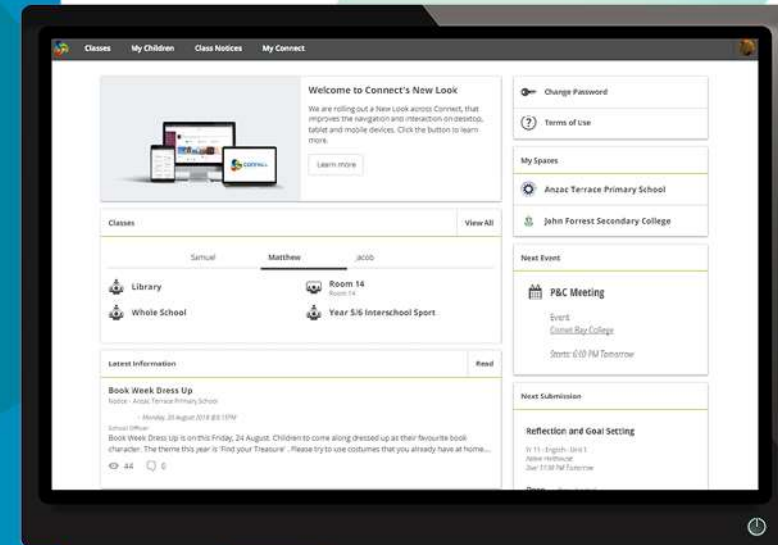

See all your children's Connect classes for notices, calendar events, learning activities and assignments